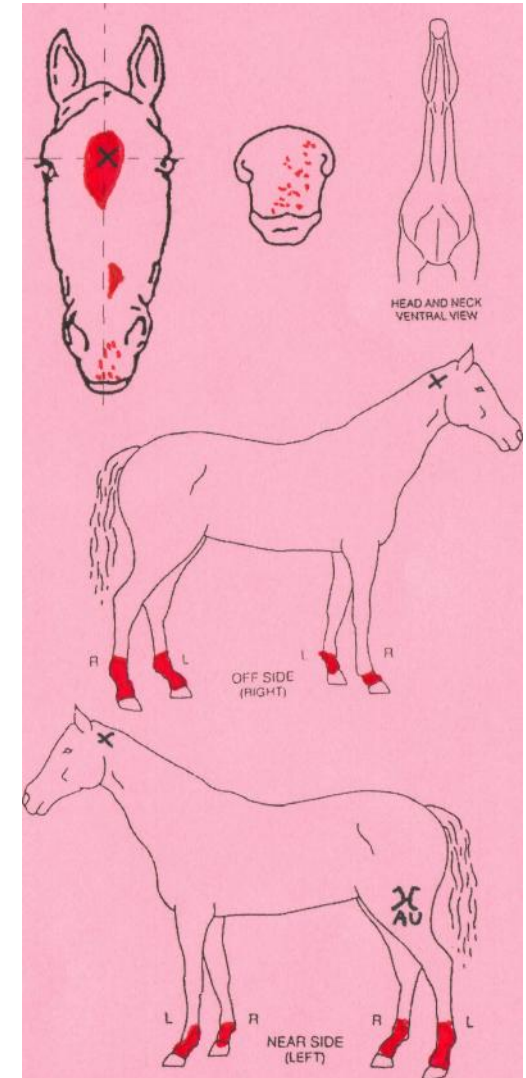

Hanoverian Horse Society of Australia

WINDFERN RAVIRO

Life Number: 01-0740-008

AU

Mare: REMI GILT EDGE H010281999

Stallion: ROTSPON 310112695

Birth date: 10 Nov 2008

Sex: **Male**
Colour: **Black Brown**
Service date: **2 Dec 2007**

(Markings:
Star, small snip, few white hairs on muzzle; Near fore above fetlock, off for pastern, both hind 1/2 cannons white—.

Foal Branded
Foal Branded by: Cheryl O'Brien
Date: 18 Feb 2009 Sighted by:
Dr Jochen Wilkens Date: 18 Feb 2009 DMA: D225059

Breeder:
Mr Robert Ward
153 Gillan Rd Belgrave
South Vic 3160

Owner:
Mr Robert Ward 153 Gillan Rd Belgrave South Vic 3160
ROSENKAVALIER
410971080 West
ANTINE
H410075972 West

Sire:
ROTSPON
310112695
Hanoverian
Black

N SS
RUBINSTEI
N I [410666986 estphalian
W

Bl
ARGENTAN 310415867 Hann
StPr PARAGONA H310882284
Hann

Dam:
REMI GILT EDGE
H010281999
Hanoverian Brown

DS
3RAF LANDAU
318019484
Hanoverian

Bay
GENEVER 311310316 Hann

WENDEKIND

Gr
H313216477 Hann
RUSH 'N' RULE XX
H317778372

Bay

Dk Br	ROMADOUR II (W)	410184869
Bay	*DIVA(W)	H410155973
Br	ANGELOXX	006006562
	DODONA (W)	H411484462
	ABSATZ(H)	310405260
	WORMS (H)	H316449260
Br	PIKBUBE(H)	314600373
	JESSIKA(H)	H313207280
Gr	GOTTHARD (H)	310383849
DkBr	FREIAXX	H060027167
	WENDEKREIS (H)	310416967
	GOLDKIND (H)	H317468970
	RUSH (FR) XX	
Ch	AVEBURYROSEXX	
	KING CAPRI XX	
	AVEBURYROSEXX	

* = Elite Mare/Premium Mare

Date: 17 Sep 2009